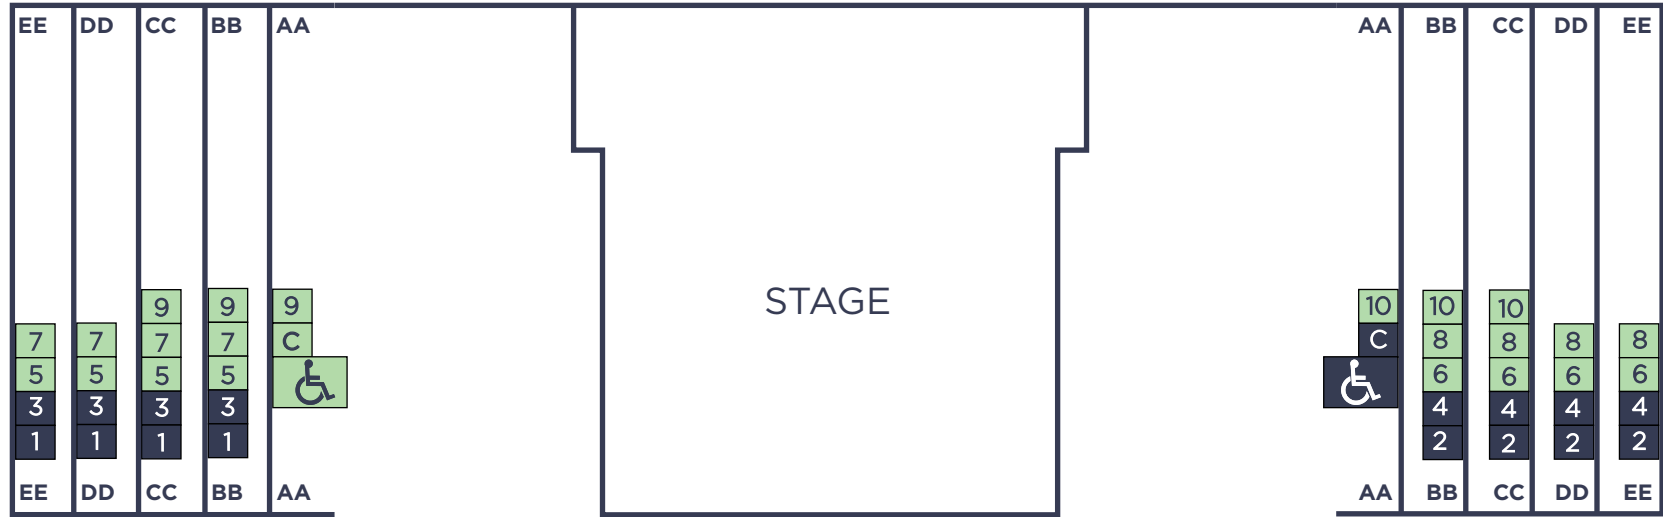

INDIANA
REPERTORY
THEATRE

UPPERSTAGE SEATING MAP

LEFT
THIRD FLOOR

RIGHT
THIRD FLOOR
ACCESSIBLE ENTRANCE

- Premium
- Standard
- Value

CENTER
FOURTH FLOOR