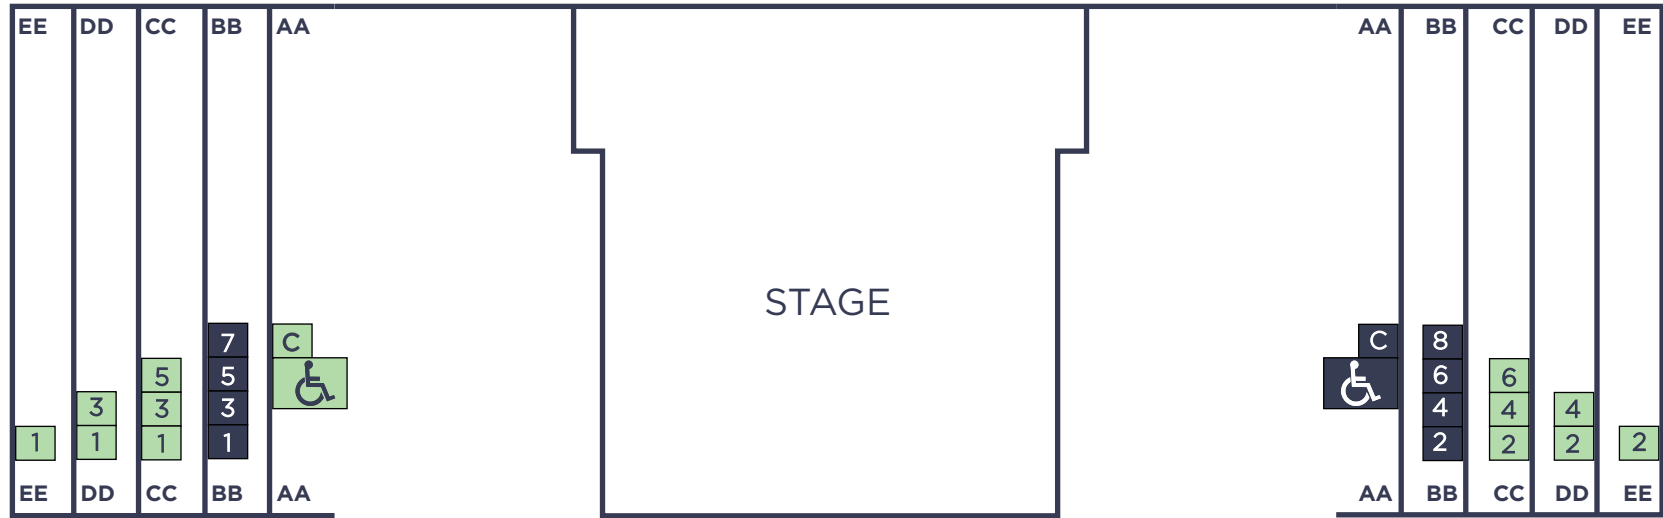

INDIANA  
REPERTORY  
THEATRE

# UPPERSTAGE SEATING MAP

LEFT  
THIRD FLOOR

RIGHT  
THIRD FLOOR  
ACCESSIBLE ENTRANCE

- Premium
- Standard
- Value

CENTER  
FOURTH FLOOR