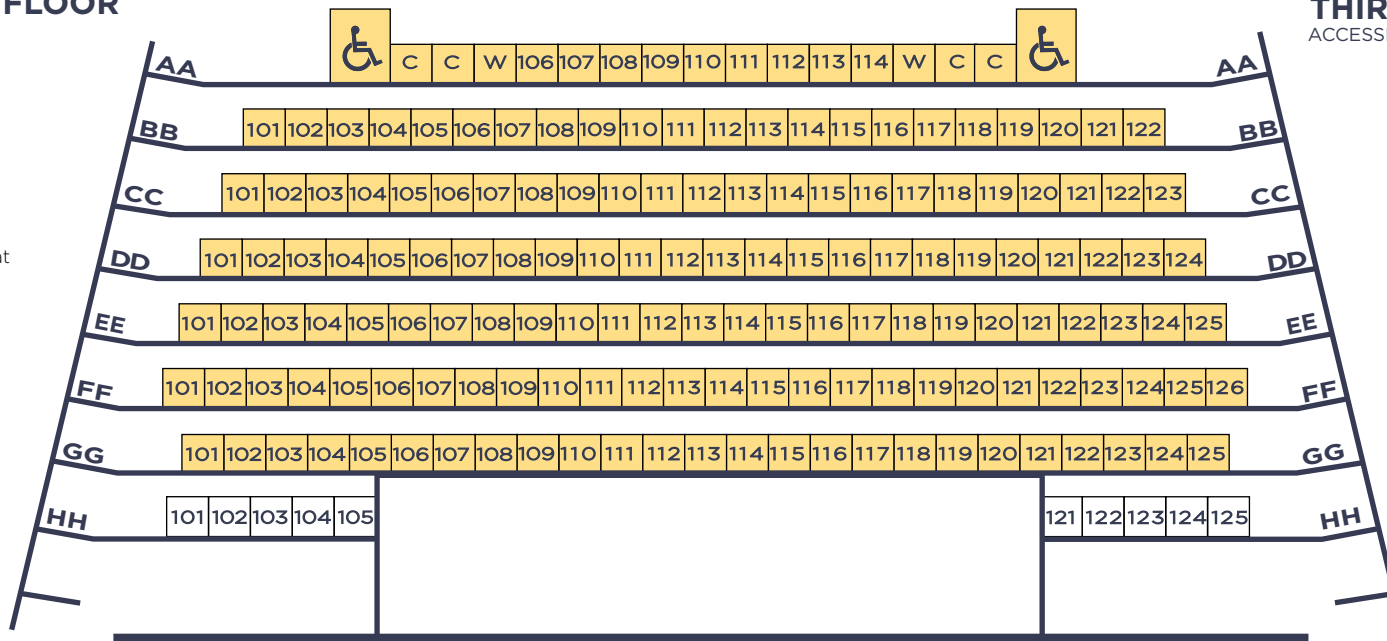

INDIANA
REPERTORY
THEATRE

JANET ALLEN STAGE SEATING MAP

The Glass Menagerie

EE	DD	CC	BB	AA
19	19	19	19	19
17	17	17	17	17
15	15	15	15	15
13	13	13	13	13
11	11	11	11	11
9	9	9	9	9
7	7	7	7	C
5	5	5	5	♿
3	3	3	3	
1	1	1	1	
EE	DD	CC	BB	AA

LEFT
THIRD FLOOR

AA	BB	CC	DD	EE
20	20	20	20	20
18	18	18	18	18
16	16	16	16	16
14	14	14	14	14
12	12	12	12	12
10	10	10	10	10
C	8	8	8	8
♿	6	6	6	6
	4	4	4	4
	2	2	2	2
AA	BB	CC	DD	EE

RIGHT
THIRD FLOOR
ACCESSIBLE ENTRANCE

- Premium
- Standard
- Value
- ♿ Wheelchair Accessible
- C Companion Seat
- W Wide Seat

CENTER
FOURTH FLOOR