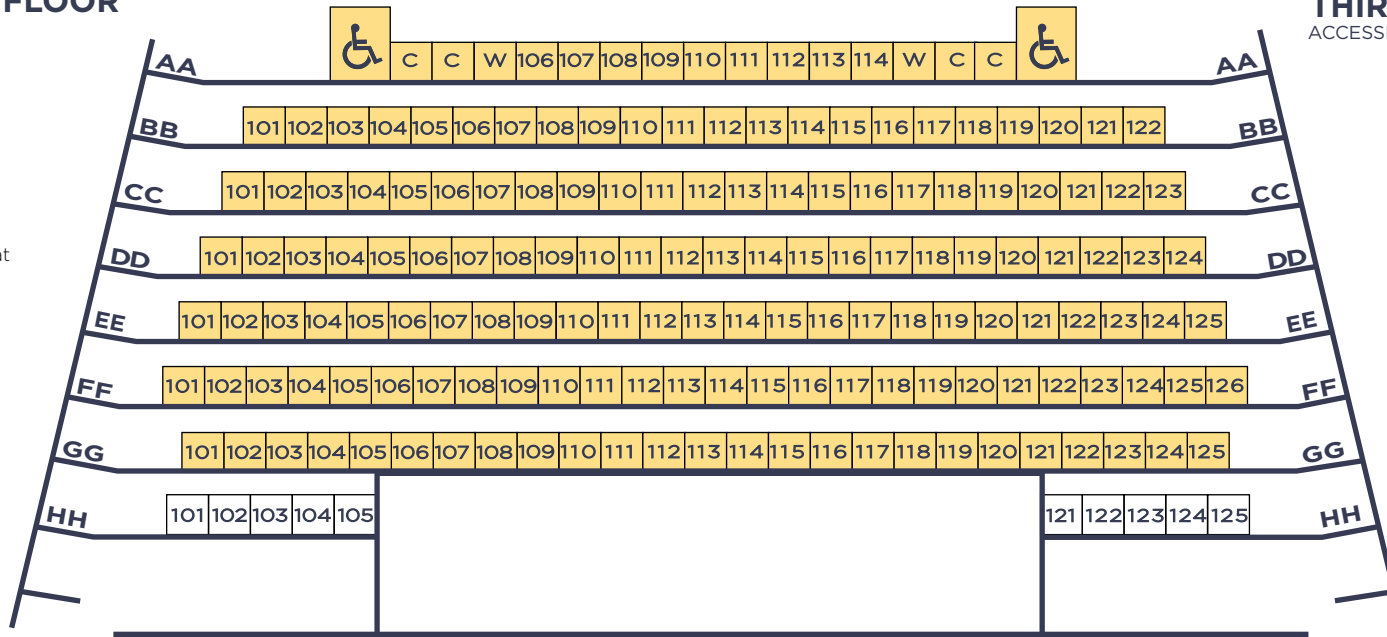

INDIANA
REPERTORY
THEATRE

JANET ALLEN STAGE SEATING MAP

King James

EE	DD	CC	BB	AA
9	9	9	9	9
7	7	7	7	C
5	5	5	5	♿
3	3	3	3	
1	1	1	1	
EE	DD	CC	BB	AA

LEFT
THIRD FLOOR

AA	BB	CC	DD	EE
10	10	10	10	10
C	8	8	8	8
♿	6	6	6	6
	4	4	4	4
	2	2	2	2
AA	BB	CC	DD	EE

RIGHT
THIRD FLOOR
ACCESSIBLE ENTRANCE

- Premium
- Standard
- Value
- ♿ Wheelchair Accessible
- C** Companion Seat
- W** Wide Seat

CENTER
FOURTH FLOOR