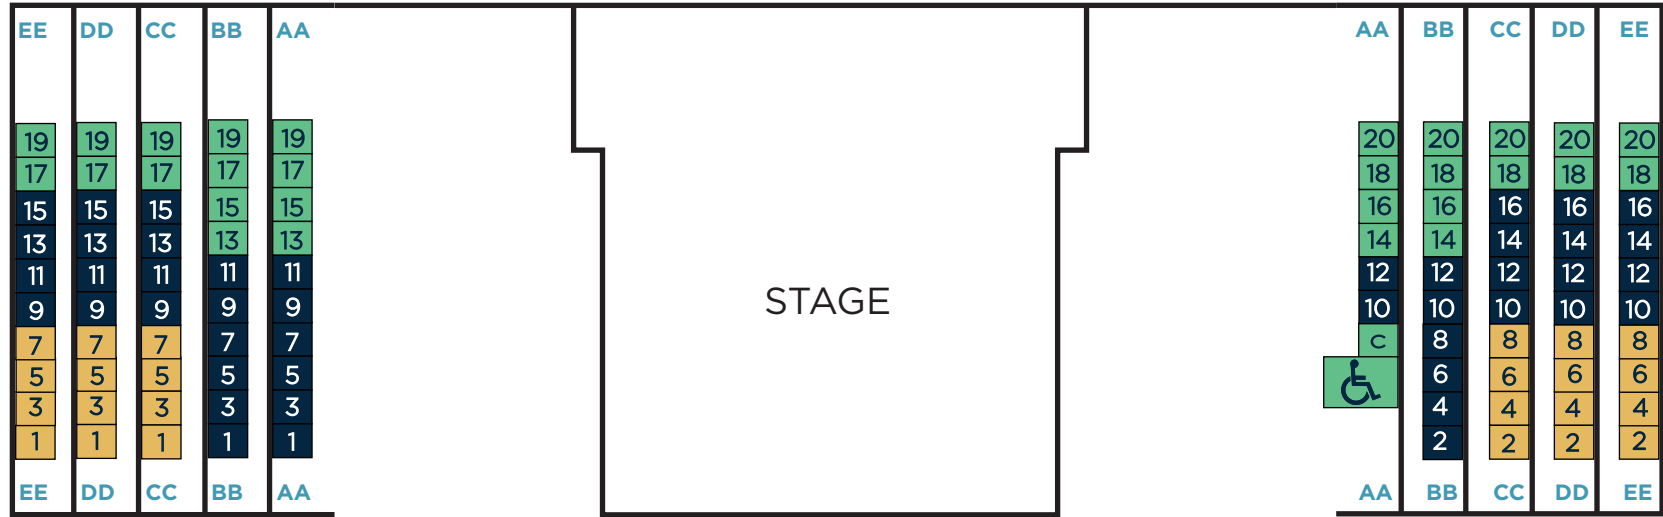

JANET ALLEN STAGE SEATING MAP

LEFT
THIRD FLOOR

RIGHT
THIRD FLOOR
ACCESSIBLE ENTRANCE

- Premium
- Standard
- Value
- Wheelchair Accessible
- Companion Seat
- Wide Seat

CENTER
FOURTH FLOOR